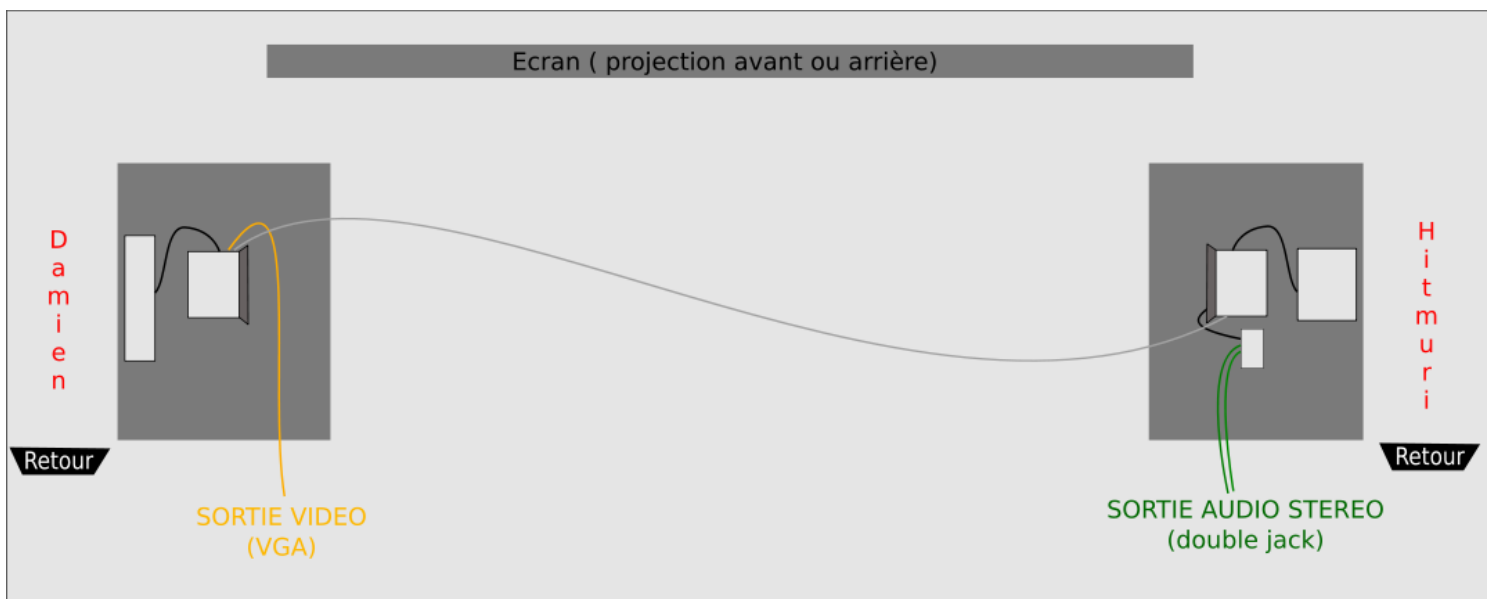

## 1 Presentation

Composed of Damien, graphic designer from studio Tabaramounien, and of Hitmuri, electronic drummer, The Hobart Phase improvise musical and visual loops.

The show lasts 1 hour.

## 2 Stage Setup

## 3 Hardware

- Damien: Laptop + Keyboard , VGA Video Output (→ projector).
- Hitmuri: Laptop + Drum Pad + External Sound Card , Stereo Audio Output 2 \* 1/4" TRS (→ DI).
- The two laptops are linked with an ethernet cable.

## 4 Needs

- Projection Screen/Surface + Video Projector (the band can bring its own projector).
- Two Tables: height between 90 and 100 cm; minimum width 60cm, minimum length 60.
- One speaker by member of the band.
- One plug for each laptop.